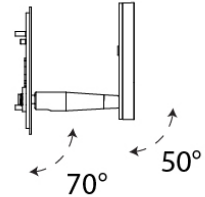

94mm 3 11/16"